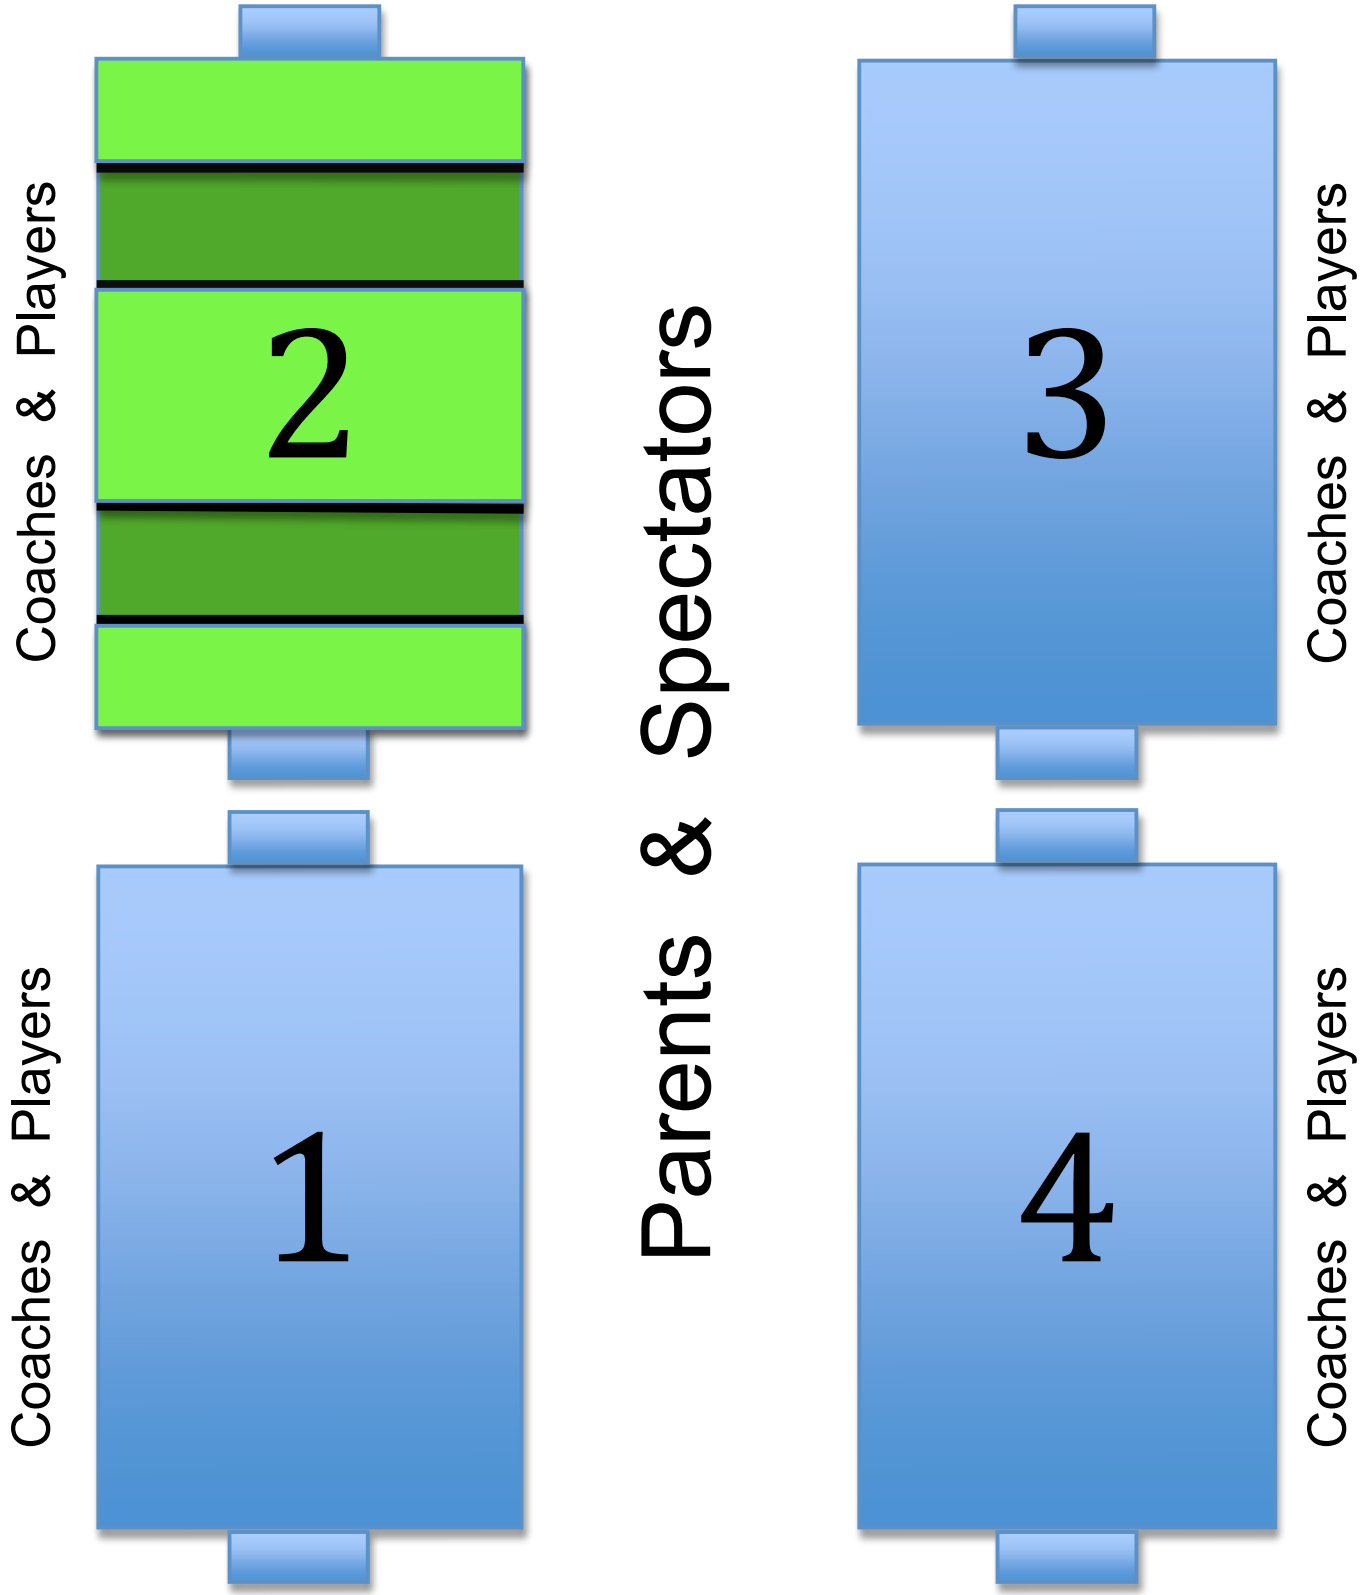

UNO Dome – Omaha Futsal League

Entrance